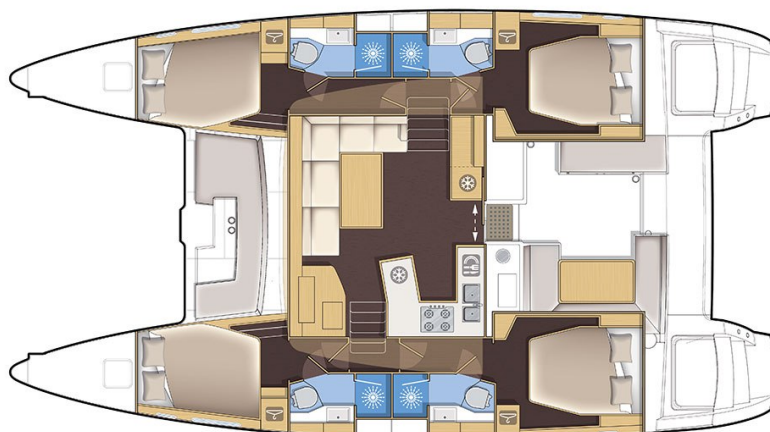

Marmat.one

-Lagoon 450-

SPECIFICATION

Length: 13,96 mt

Beam: 7,84 mt

Draft :1,3 mt

Year: 2014

Up to 8 Guest

1 or 2 Crew:

Captain & Hostess/cook

ACCOMODATION

4 Double Cabin

4 Bathroom

Cabin and bathroom
for crew

EQUIPMENT

Generator 9.5 Kw
Solar Panel
AC
Inverter
Water maker 100 lt/h
Electric Winch
Cockpit Enclosure
Fans in all cabins