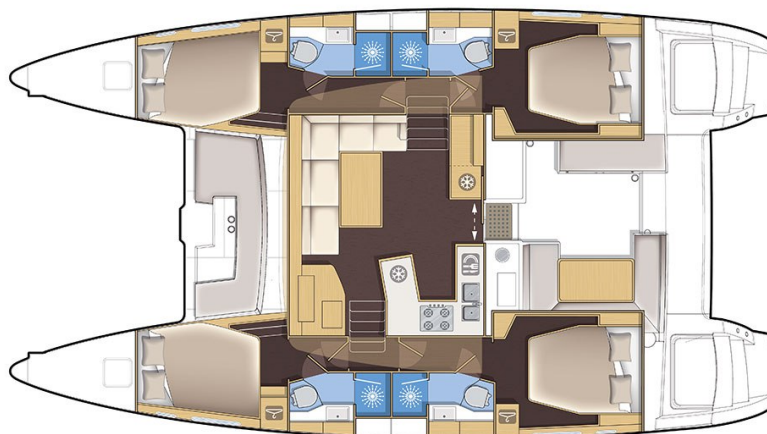

## SPECIFICATION

Length: 13,96 mt

Beam: 7,84 mt

Draft :1,3 mt

Year: 2019

Up to 8 Guest

1 or 2 Crew:

Captain & Hostess/cook

## ACCOMODATION

4 Double Cabin

4 Bathroom

Cabin and bathroom  
for crew

## EQUIPMENT

Generator 11 Kw  
AC in all sectors  
Inverter  
Water maker 200 lt/h  
All Electric winch  
Cockpit Enclosure  
Fans in all cabins